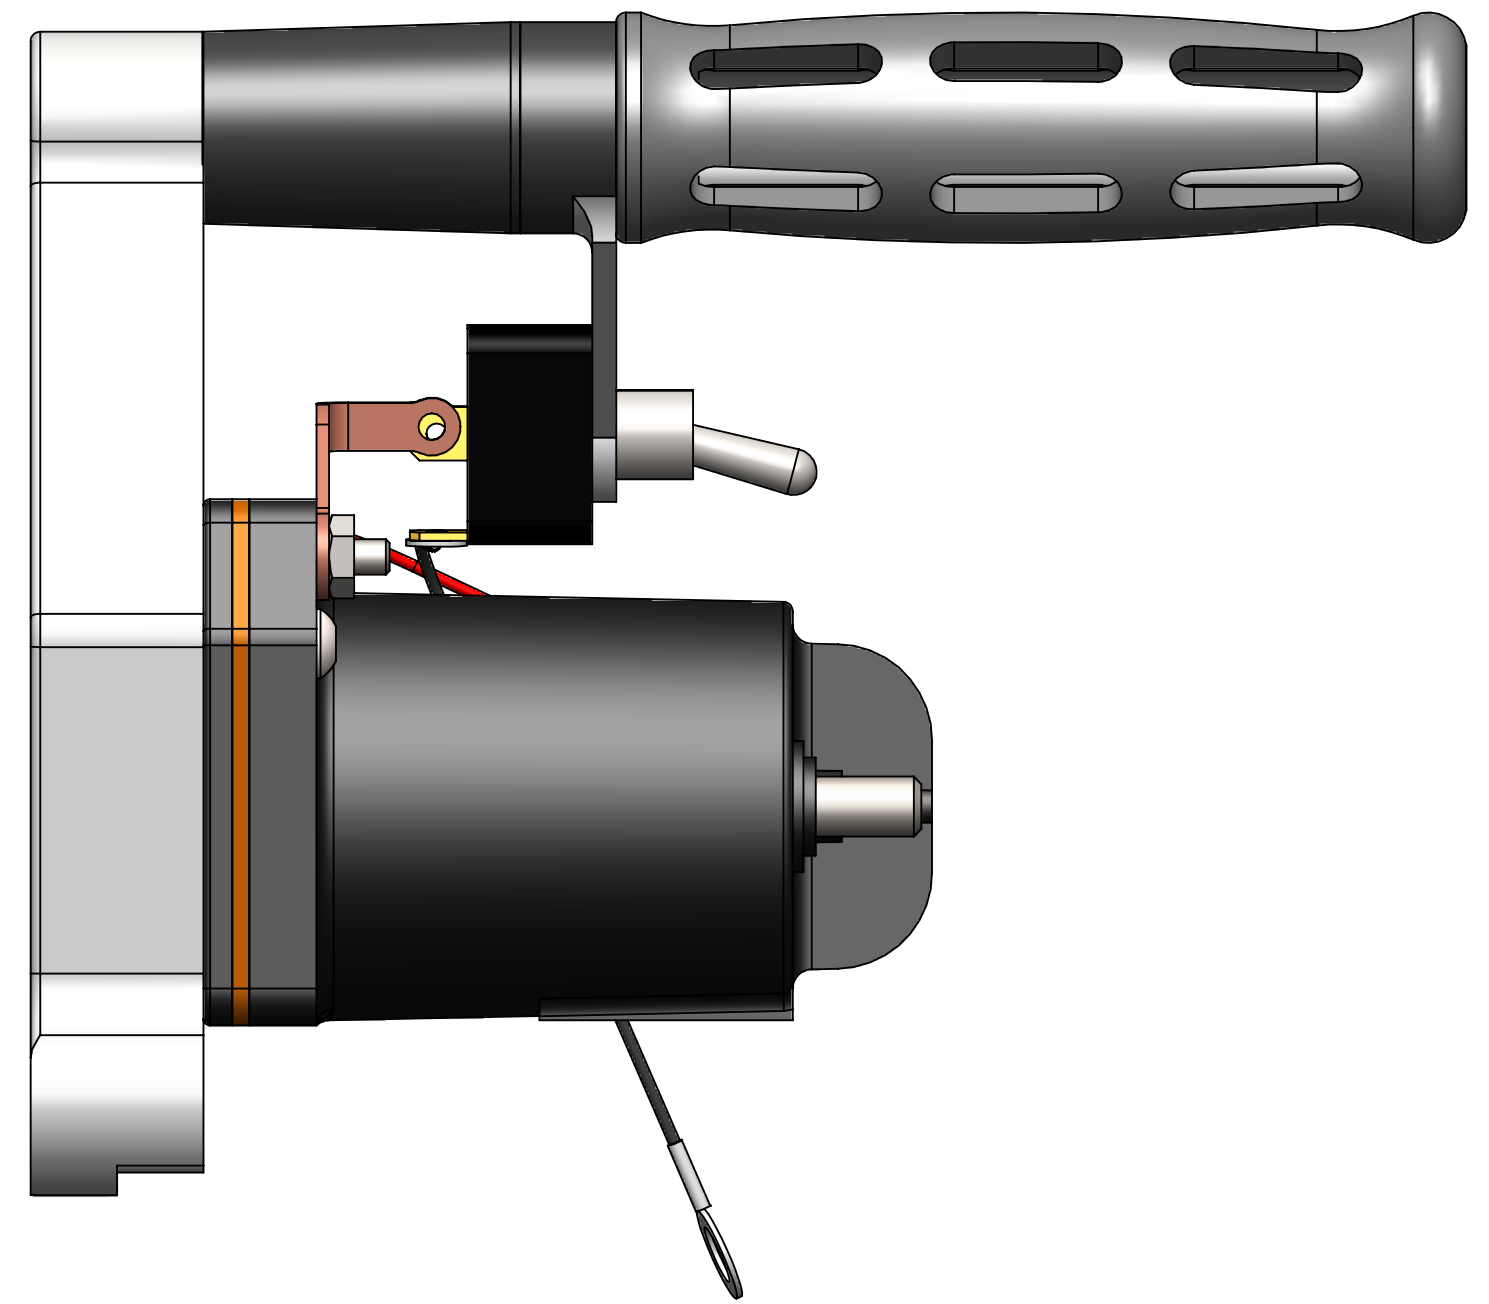

ITEM	PART NO.	DESCRIPTION	QTY.
1	102510-18	SOLENOID CONVERSION BRKT CMR STARTER.	1
2	102505-18	DC RELAY RCD STARTER MOD	1
3	102510-22	HANDLE STARTER BILLET	1
4	102510-29	TOGGLE SWITCH BILLET HANDLE SLEEVE	1
5	102510-28	BILLET TOGGLE SWITCH BRACKET	1
6	102505-10	TOGGLE SWITCH	1
7	102505-60	BUSS BAR RELAY TO TOGGLE	1
8	356937-20	3/8-16 X 1.25 FHCS	1
9	102505-24	#10 RING TERMINAL	1
10	103006-60	18 GAUGE WIRE STARTER HANDLE POS RED	1
11	102505-30	3/8 RING TERMINAL	1
12	356510-14	BHCS 10-32 x .875	2
13	355110-10	10-32 NUT HEX	2

RCD
ENGINEERING INCORPORATED
TEL: 530-292-3133 - FAX: 530-292-3738

STARTER HANDLE CONVERSION BRACKET NEW