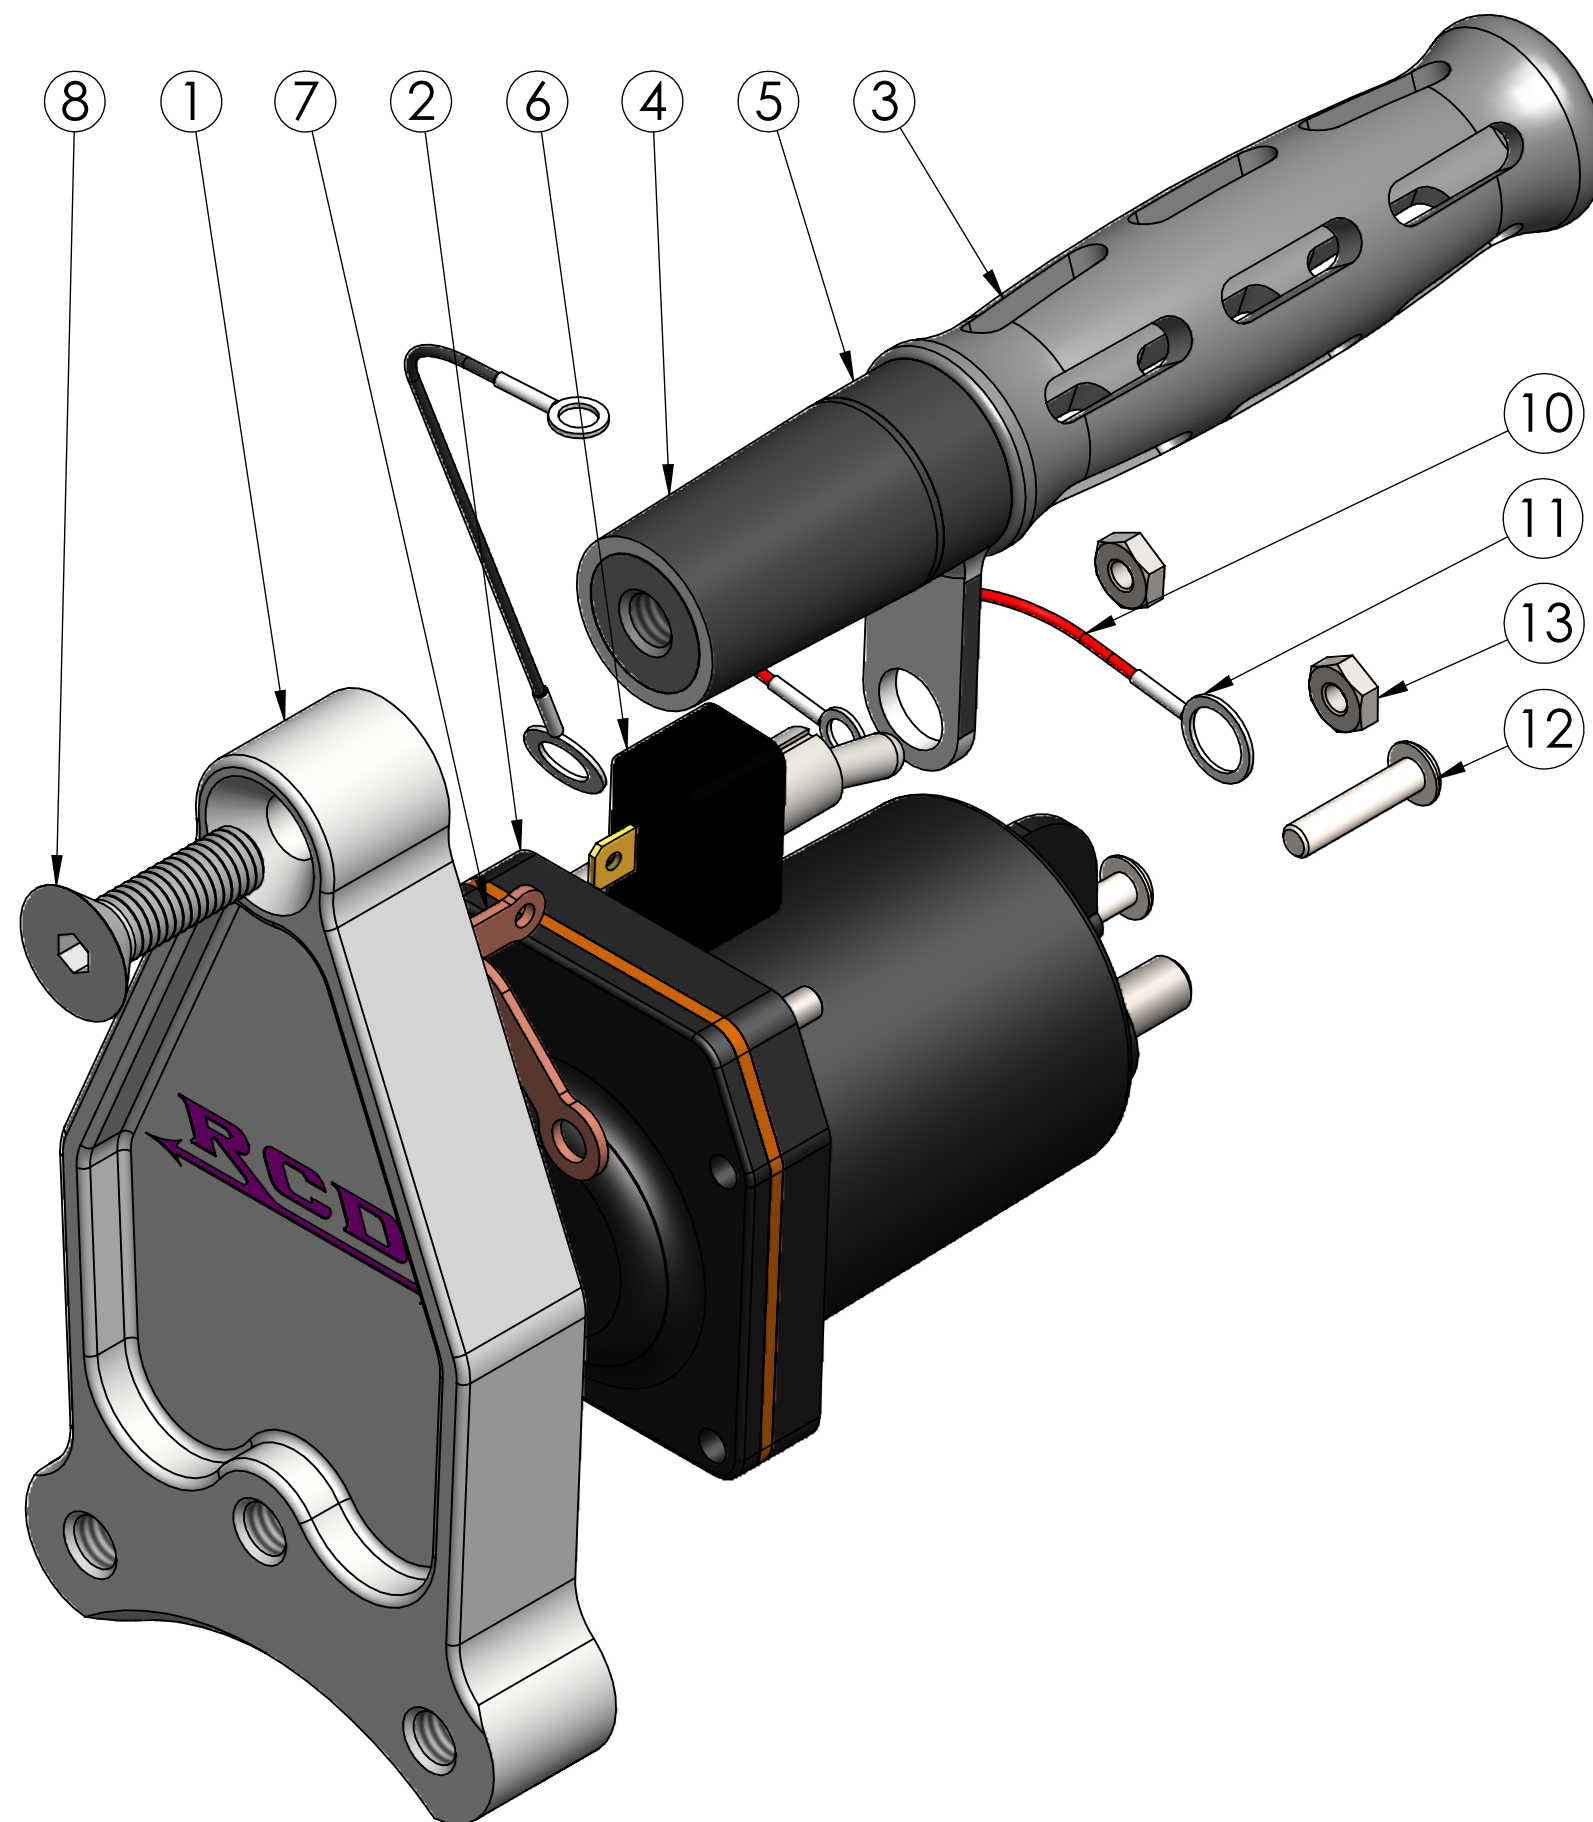

ITEM	PART NO.	DESCRIPTION	QTY.
1	102510-18	SOLENOID CONVERSION BRKT CMR STARTER.	1
2	102505-18	DC RELAY RCD STARTER MOD	1
3	102510-22	HANDLE STARTER BILLET	1
4	102510-29	TOGGLE SWITCH BILLET HANDLE SLEEVE	1
5	102510-28	BILLET TOGGLE SWITCH BRACKET	1
6	102505-10	TOGGLE SWITCH	1
7	102505-60	BUSS BAR RELAY TO TOGGLE	1
8	356937-20	3/8-16 X 1.25 FHCS	1
9	102505-24	#10 RING TERMINAL	1
10	103006-60	18 GAUGE WIRE STARTER HANDLE POS RED	1
11	102505-30	3/8 RING TERMINAL	1
12	356510-14	BHCS 10-32 x .875	2
13	355110-10	10-32 NUT HEX	2

RCD
ENGINEERING INCORPORATED
TEL: 530-292-3133 - FAX: 530-292-3738

STARTER HANDLE CONVERSION BRACKET NEW